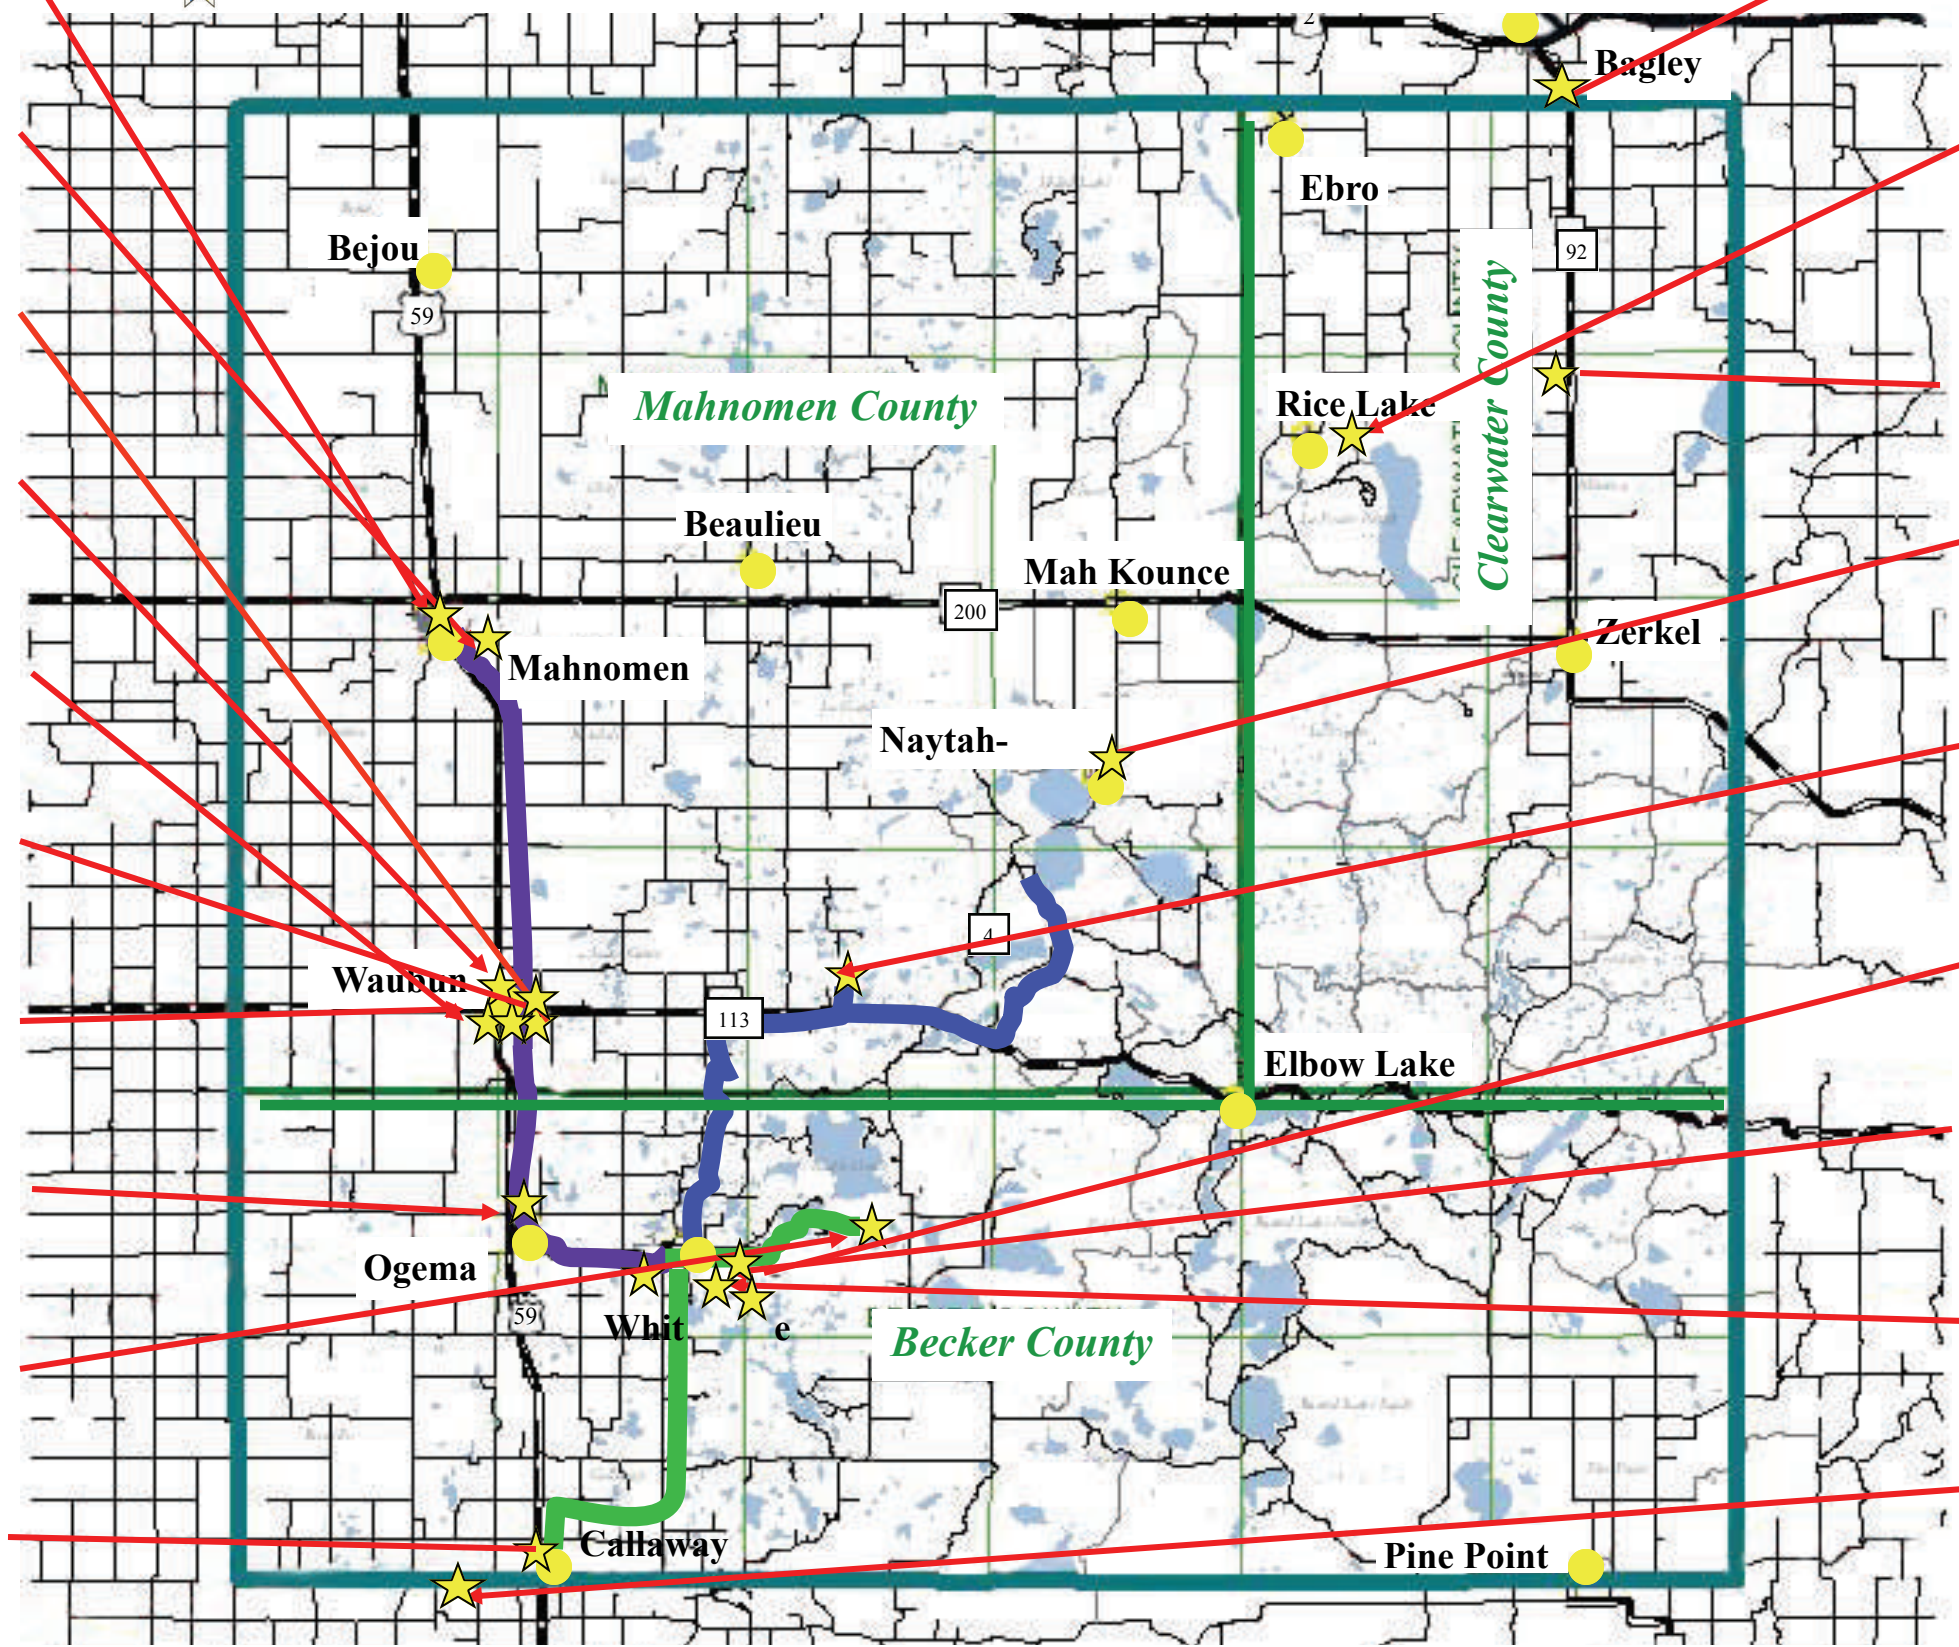

# Licensed Child Cares on White Earth Reservation

**Tawneka Jaeger**  
 Mahnomen city limits  
 (218) 935-2795  
 tawnekajaeger@hotmail.com

**Mahnomen Learning Center**  
 Mahnomen city limits  
 (218) 935-0314  
 terrida@whiteearth.com